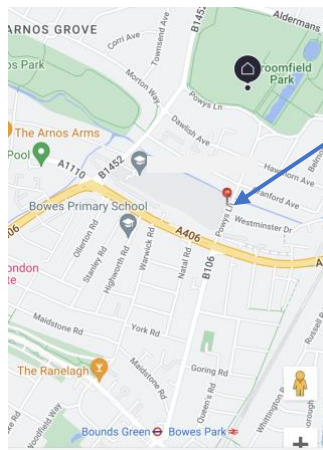

Parents are invited to attend and can access the Laurel Park School sports field via the **blue gate on Powys Lane** (the images below indicate its location). **Please do not go to the main entrance of Laurel Park School on Wilmer Way, as access will not be permitted.**